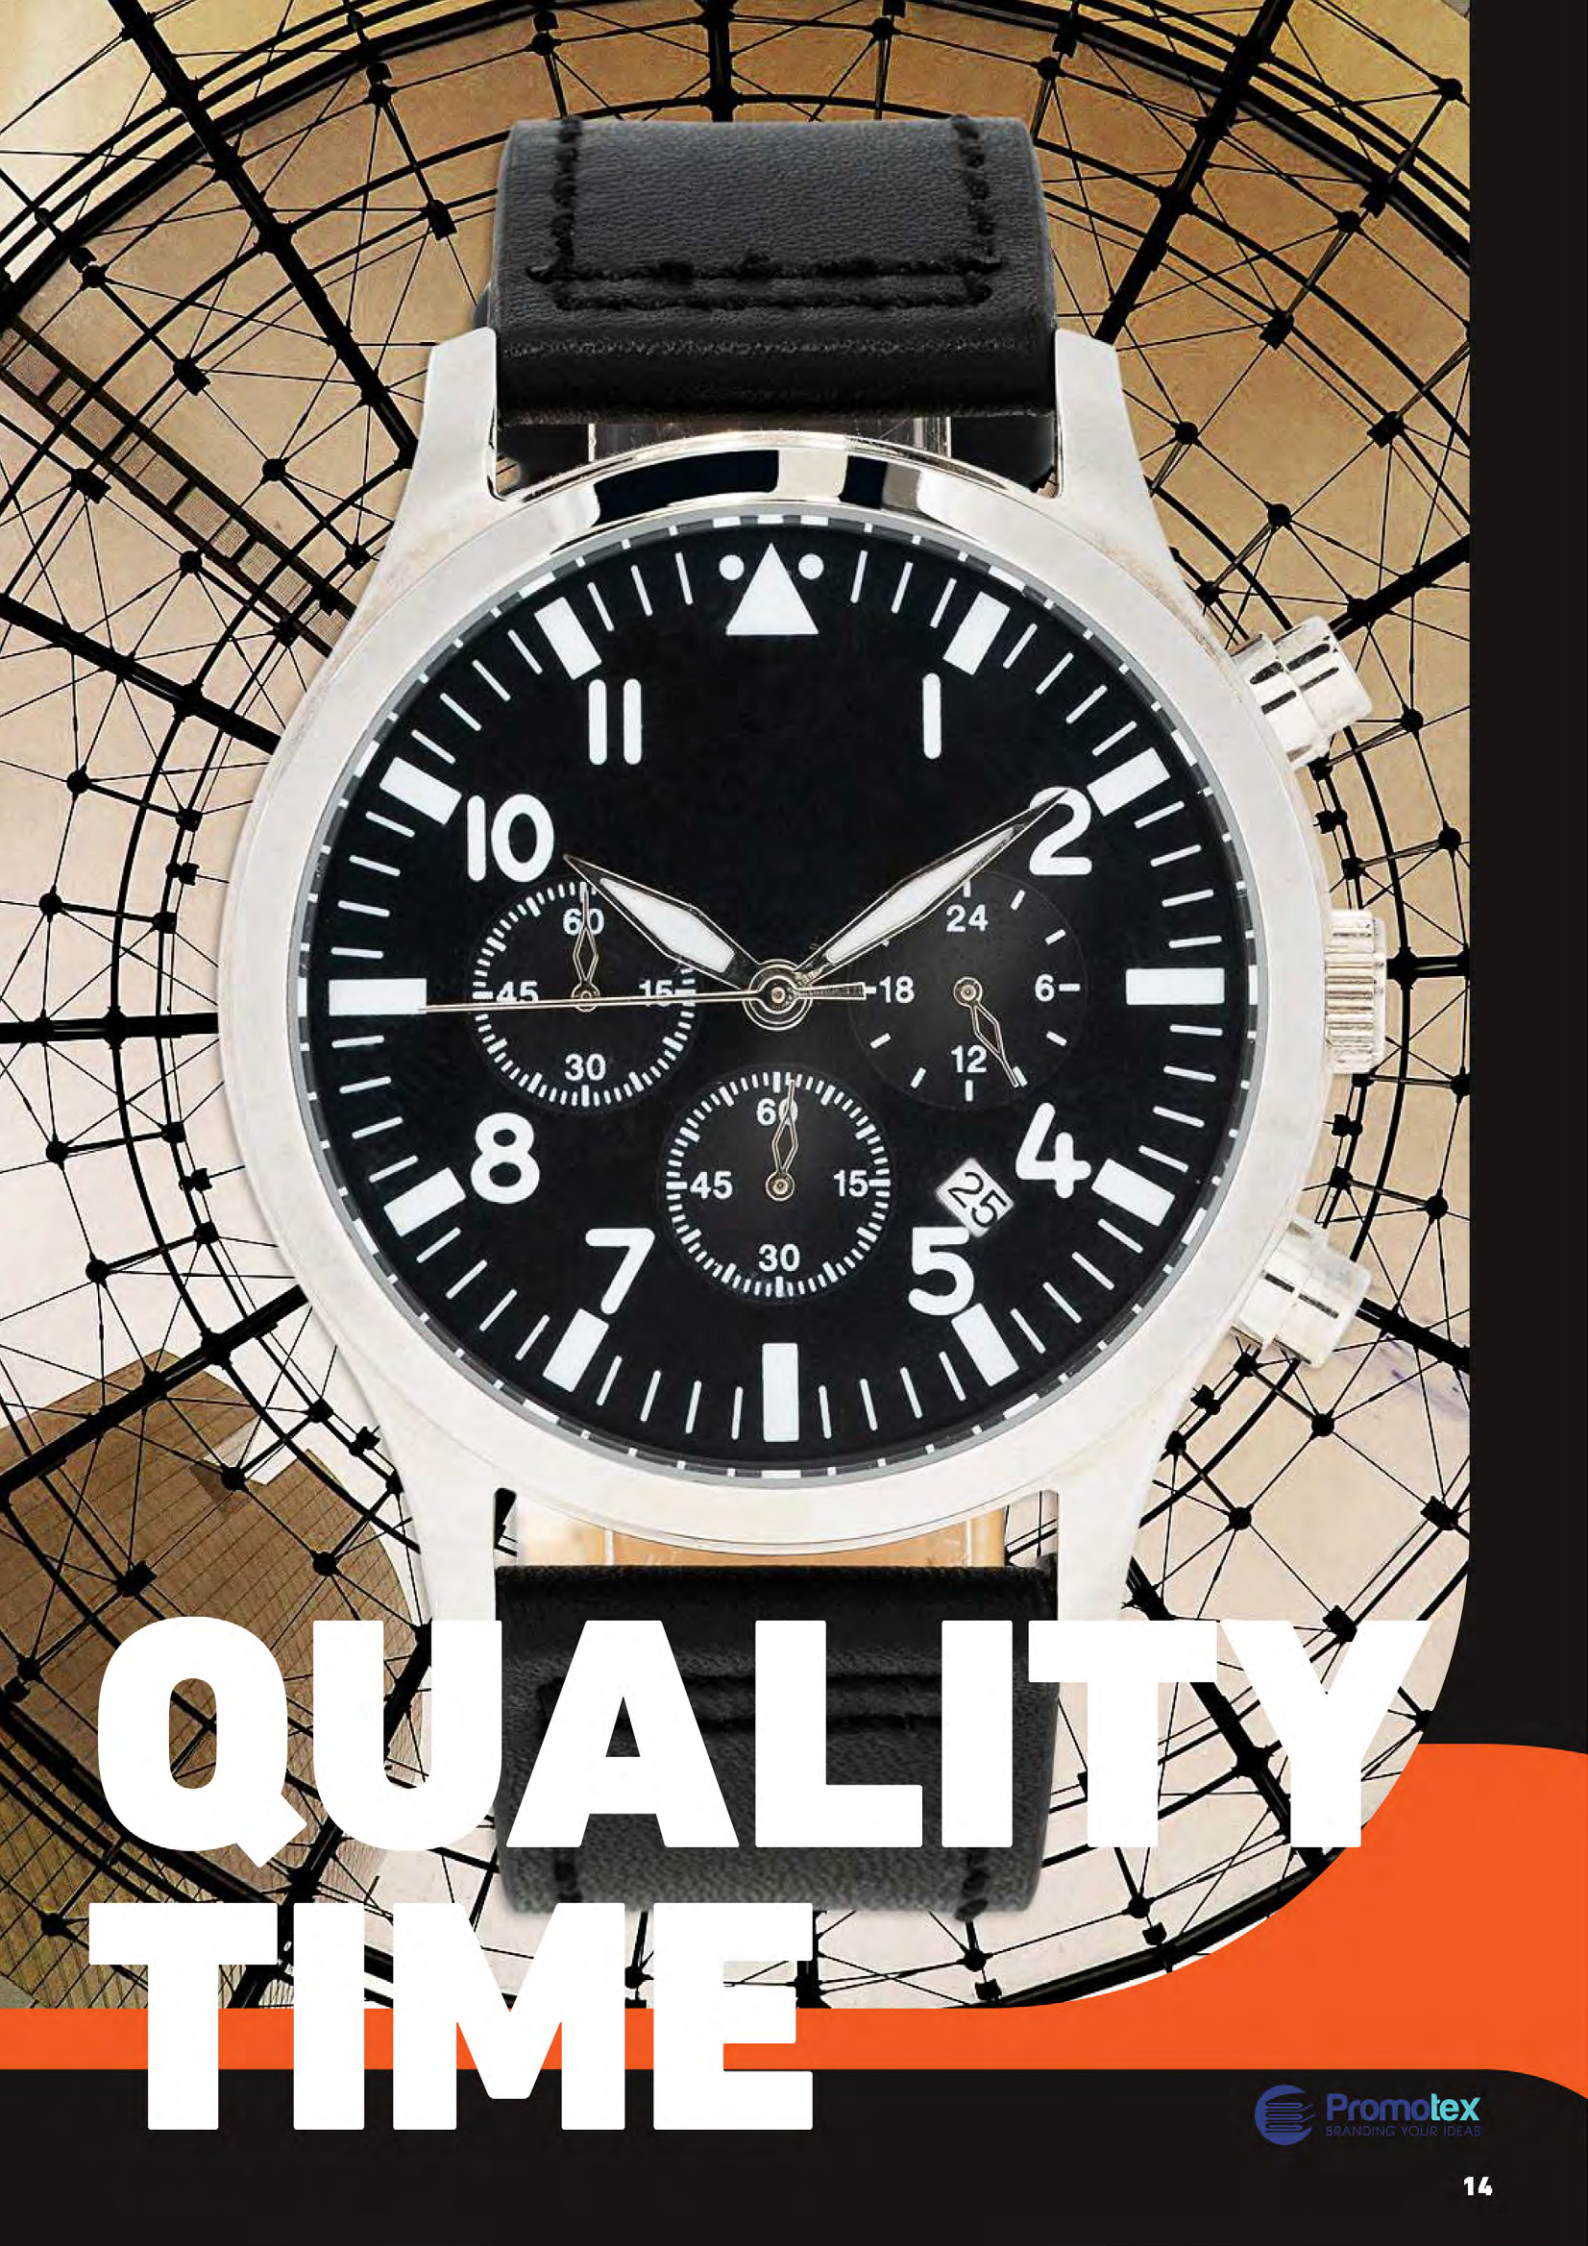

QUALITY TIME