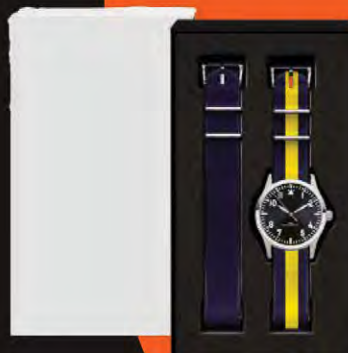

Set Pilot

Art. 31001

Size: Case Metal, 43mm

Movement: Seiko PC 21 S, 3 ATM

Water Resistant

Band: 2 or 3 canvas bands

Logo: In 1-4 colors on the dial

MOQ: From 100 pcs